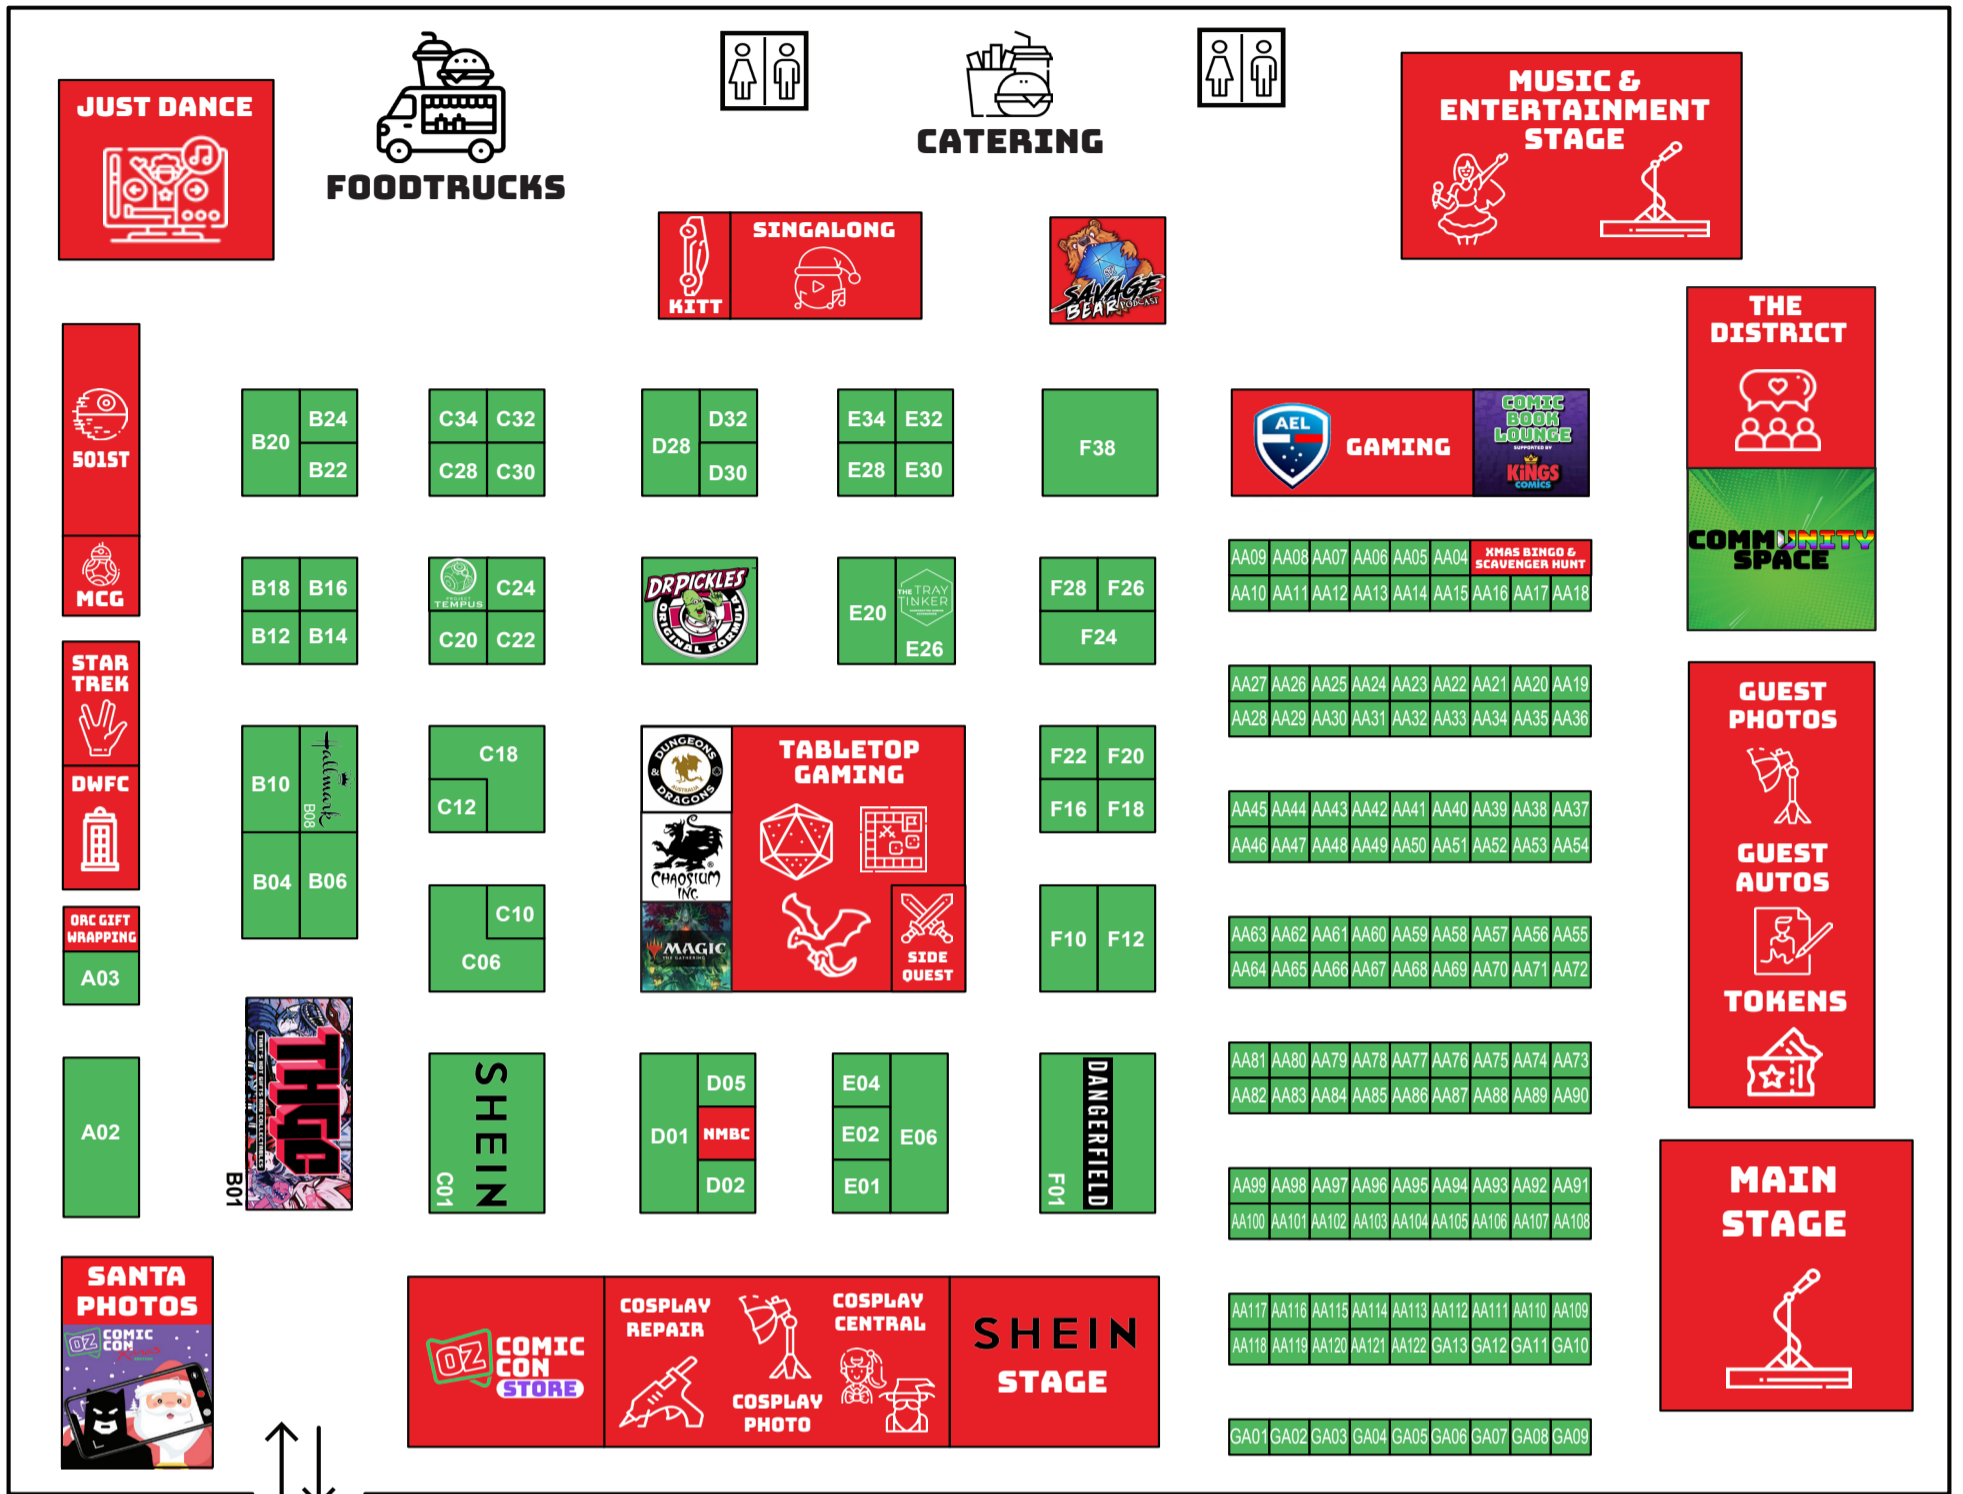

ENTRY/EXIT

BUY TIX

HELP DESK CLOAK ROOM

Please note, floorplan is subject to change and adjustment.

**EXHIBITORS**

ACE COLLECTABLES	A02
ANIMWORKS	C06
CALVI LIGHTS	B12
CHERRLLERY NAILS	B14
COLLECTOR'S FRENZY	B10
COMBAT SYDNEY	C10
COSPLAY LENSES	C18
<b>DANGERFIELD</b>	<b>F01</b>
DOUBLE MM TRADING	E30
DR PICKLES TATTOO ALLEY	D24
DUNGEON LABS	C30
EDEN HUNTER - HATSUNE MIKU - ICHIBAN KUJI	F22
ANTIQUES FRAMED BUTTERFLIES, INSECTS & MORE	B16
EPIC ARMOURY AUSTRALIA	F10
GATEWORLD COLLECTABLES	C20
GEEK GAME GEAR	B22
GET CATTY!	E34
HALLMARK CARDS AUSTRALIA & NEW ZEALAND	B08
HEART CAPTORS	F26
JAM DROPS ART	A03
JAWAS JUNKYARD	E04
JOLLI CREATIONS	F12
KX MICROBRICKS & TOYZ	E01
MANATEES.COM.AU	E32
MAX FAIR	B24
MINT BAT PLUSHIES	E28
MONZIE'S MAKINGS	F20
NEW DAWN PUBLISHING	D02
PARACOSMIC	B04

PARALYMPICS AUSTRALIA	E02
PIXELCRIB	D30
<b>PROJECT TEMPUS</b>	<b>C26</b>
ROY THE ART	F18
SHEIN	C01
SILVER K GALLERY	D01
SURF LIFE SAVING LOTTERIES	C24
THAT FUNKING POP STORE!	D32
THAT'S HOT GIFT & COLLECTABLES	B01
THE ANIMATERS	F38
THE CHESHIRE CAT	C34
WONDERLAND	
THE HONEY LIBRARY	C22
THE LOVINA COLLECTION	B18
THE QUEST SUPPLIERS	E20
<b>THE TRAY TINKER</b>	<b>E26</b>
THREE HORN	F16
TRASH CITY	D05
TRENDY TOYS	B06
URBN X	F28
VIKING MODE BY MJØLNER	C28
VINTAGE WORLD AUSTRALIA	B20 & F24
WWW.ANIMEHOUSE.COM.AU	E06 & D28
YOUR FAMILY CREST & HISTORY	C32
ZENIME	C12
<b>ARTIST ALLEY</b>	
A CHRISTOU ART & LUMINOUS AGES	AA04
A SONG OF BEADS	AA66
ALLYCLARRY + CHARDYARTY	AA64 & AA65